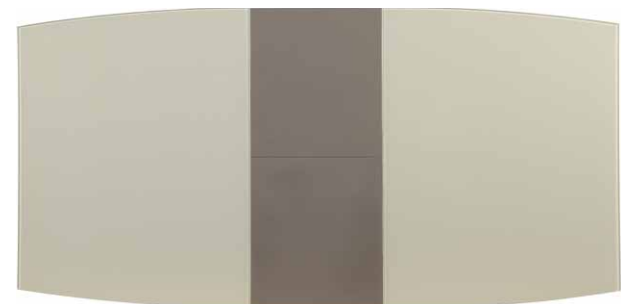

GLISSAND COLLECTION

Sleek contemporary styling provides the platform which you will create your casual dining space in the Glissand Collection. Ultra-bright high gloss white and gray-taupe finish is paired on the tabletop and pedestal base, creating distinct contrast to the high polish chrome base plate. A smooth glide system opens with ease to reveal the self-storing butterfly leaf.

- Three-tone finish: Ultra-bright high gloss white, Gray-taupe and Chrome
- Self-storing butterfly leaf
- Faux leather upholstery

5599-71* Dining Table 35.5 x 55.25-70.75 x 30H
5599S Side Chair 16.5 x 21.75 x 38.75H