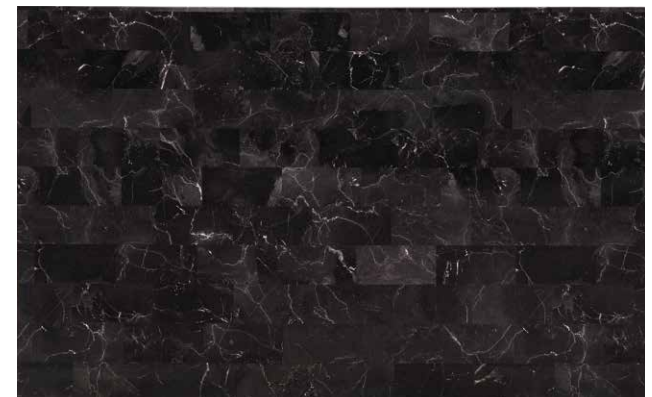

TEMPE COLLECTION

With a scale appropriate for any number of smaller dining spaces, the Tempe Collection will provide the look and style you want in your home. The transitional feel of the group comes from the richly hued faux marble tabletop and the minimalistic design of the black faux leather chairs. The table and chair are constructed of metal in black finish.

- Faux marble tabletop
- Metal frame
- Black finish
- Faux leather upholstery

1. **2601BK-48** Dining Table
   30 x 48 x 30H
2. **2601BK-S1** Side Chair
   17.5 x 21.5 x 36H