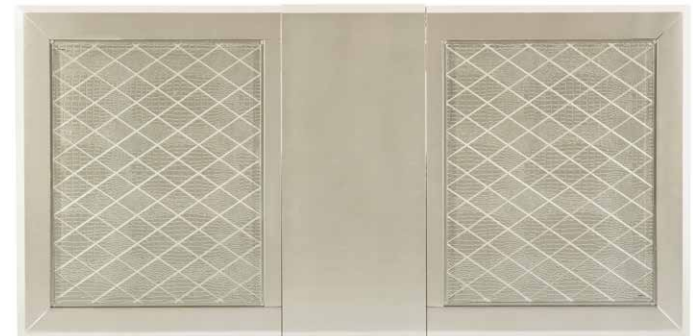

JULIETTE COLLECTION **NEW**

Radiating the iconic beauty of glamorous styling, the Juliette Collection is an elegant addition to your dining room. Acrylic crystals center the tufted chair backs, their facets refracting the light of your space, while the champagne finish of the collection is reflected in the mirror trim that defines the profile of the server, chairs, and pedestal table. Inset glass panels top the pedestal table, their presence serving to display the embossed and diamond patterned surface. Turned feet lend subtle traditional accent while the decorative elements create the glamorous aesthetic. The server features inset glass, embossed drawer and door fronts, each accentuated by diamond patterning and crystal-enhanced drawer knobs. A wine bottle rack provides open display of your desired vintage.

- Champagne finish
- Glass insert tabletop
- Removable extension leaf
- Table base with acrylic crystals trim
- Faux leather upholstery
- Faux crystal button tufted chair back
- Server with acrylic crystals trim and faux alligator embossed drawer front
- Dovetail drawers
- Ball bearing glides
- Polished chrome tone knobs with faux crystal bejeweling

5844-84*	Dining Table	42 x 66-84.5 x 30H
5844S	Side Chair	20.5 x 24.5 x 40H
5844-40	Server	54 x 18 x 36.5H