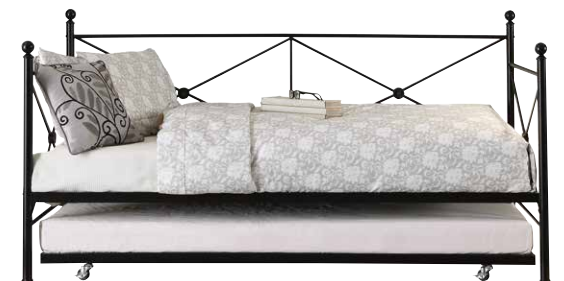

AUBERON COLLECTION

Modern traditional styling plays well with the décor of your home in the Auberon Collection. Quatrefoil pattern is, along with distinct jointing, as a decorative statement with the black metal framing serving as an update to the traditional look.

- Metal frame
- Black finish
- Trundle bed with casters for easy mobility
- Foundation or box spring not required
- Daybed in a box

4968BK-NT Daybed with Trundle
Daybed 82.5 x 41.75 x 48.25H
Trundle 76.75 x 40.25 x 4.25H

JONES COLLECTION

The design of the Jones Collection utilizes accents such as finials, and medallion connections to provide a traditional look to this functional daybed. The accompanied metal trundle provides additional sleep space in times of need.

- Metal frame
- Black finish
- Trundle bed with casters for easy mobility
- Foundation or box spring not required
- Daybed in a box

4964BK-NT Daybed with Trundle
Daybed 81.75 x 42 x 42H
Trundle 76.75 x 41 x 4.25H